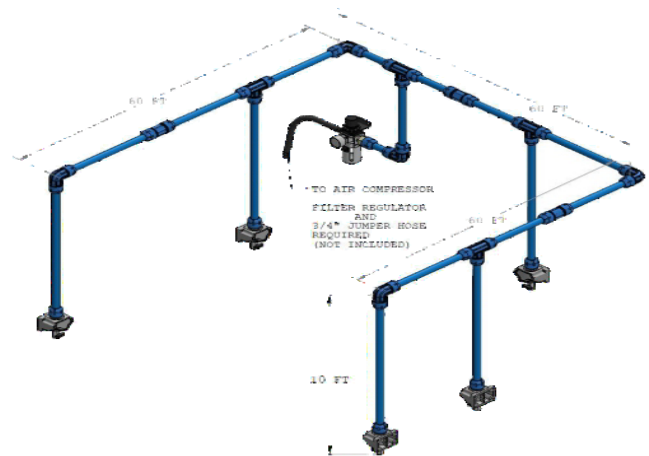

Horse Power
25

Voltage
208/230/460
3-phase

CFM
92
ACFM @ 125 PSI

QGS SERIES COMPACT QUIET SCREWS

Local Inventory!
Fast Delivery!

Horse Power
15

Voltage
208/230/460
3-phase

Tank Size
120
Gallons

CFM
55.9
ACFM @ 125 PSI

QGS-15
$6,195.00

Horse Power
15

Voltage
208/230/460
3-phase

Tank Size
120
Gallons

CFM
55.9
ACFM @ 125 PSI

QGS-15 w/Dryer
$8,291.00

No Loss Condensate Drain

- Pneumatically operated
- Heavy duty
- 1/2" full port ball valves
- No electrical power required

AIRNET 1" 25mm Master Kit - 235 Ft.

$1099

Nashville	Chattanooga	Knoxville
1430 Gould Blvd., Ste A LaVergne, TN 37086 615-515-1480	5855 Fisk Avenue Chattanooga, TN 37421 423-553-1351	1024 Dutch Valley Drive Ste B Knoxville, TN 37918 865-249-7920